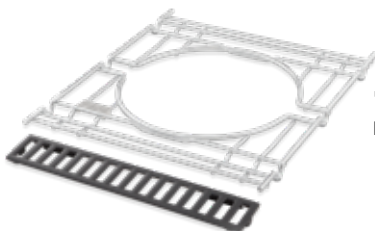

Frame Kit

7677 Weber Crafted Frame Kit

Fits 2022 GENESIS grills.