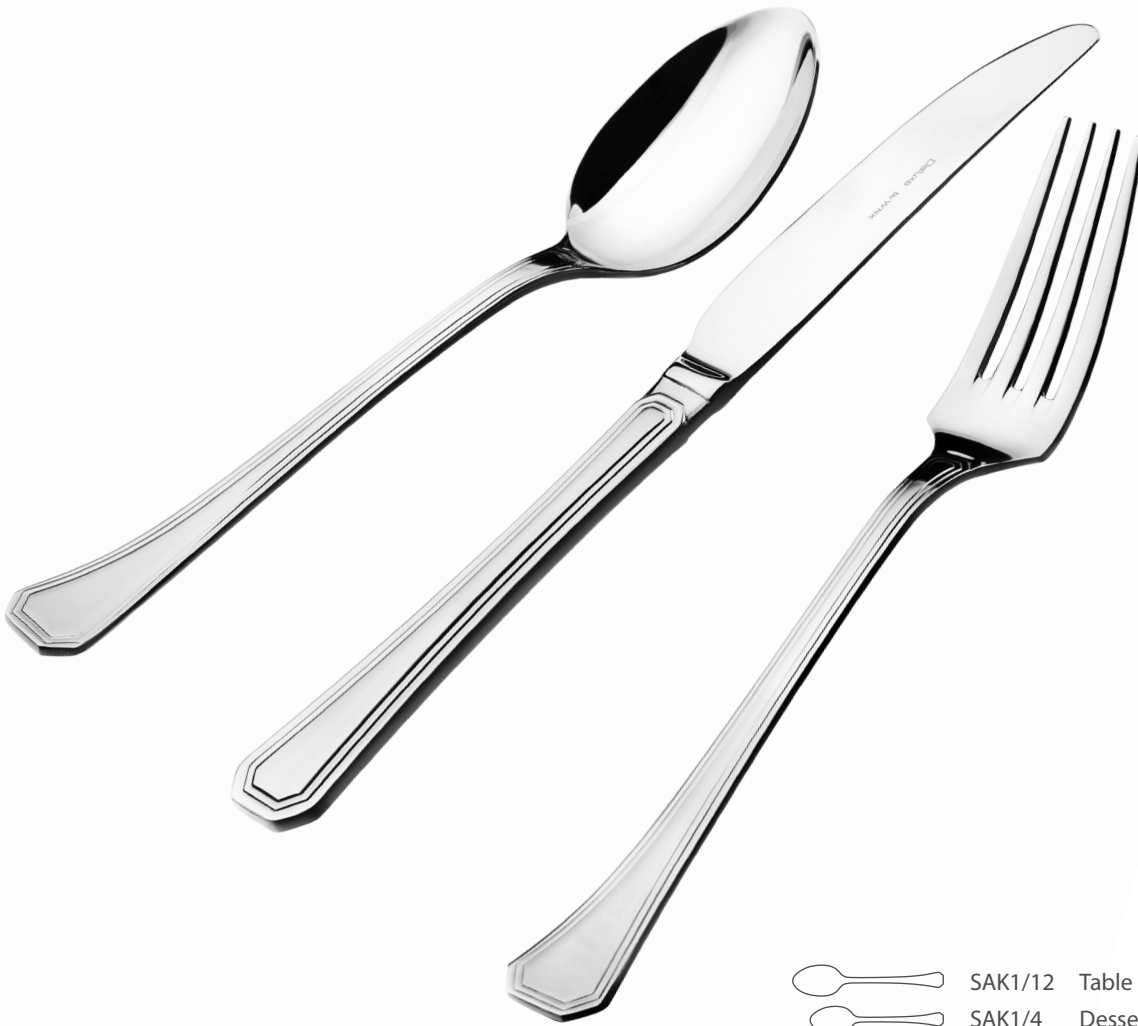

SAK1/1	Table Knife (S.H.)	L23.4CM
	SAK1/3	Dessert Knife (S.H.)	L20.4CM
	SAK1/17	Steak Knife (S.H.)	L21.3CM
	SAK1/6	Fish Knife	L20CM
	SAK1/14	Butter Knife (S.H.)	L18.1CM
	SAK1/20	Butter Spreader	L16.4CM

	SAK1/12	Table Spoon	L20CM
	SAK1/4	Dessert Spoon	L17.9CM
	SAK1/11	Soup Spoon	L17.3CM
	SAK1/10	Ice Tea Spoon	L19.3CM
	SAK1/9	Tea Spoon	L13.5CM
	SAK1/13	Coffee Spoon	L11.6CM
	SAK1/21	US Tea Spoon	L15.5CM
	SAK1/16	Ice Cream Spoon	L13.1CM
	SAK1/25	Oyster Spoon	L14CM
	SAK1/2	Table Fork	L20CM
	SAK1/5	Dessert Fork	L18.1CM
	SAK1/7	Fish Fork	L17.8CM
	SAK1/15	Cake Fork	L15.2CM
	SAK1/24	Oyster Fork	L15.4CM
	SAK1/8	Cocktail Fork	L13.8CM
	SAK1/30	6" Fork	L15.3CM
	SAK2/29	Soup Ladle	L29.8CM
	SAK2/22	Sauce Ladle	L16.4CM
	SAK1/26	Cake Server	L25CM
	SAK1/19	Serving Fork	L21.1CM
	SAK1/18	Serving Spoon	L20.4CM
	SAK1/31	Long Serving Fork	L26.8CM
	SAK1/32	Long Serving Spoon	L26.4CM
	SAK1/27	Salad Fork	L19.2CM
	SAK1/28	Salad Spoon	L19.1CM

*Solid Handle (S.H.)