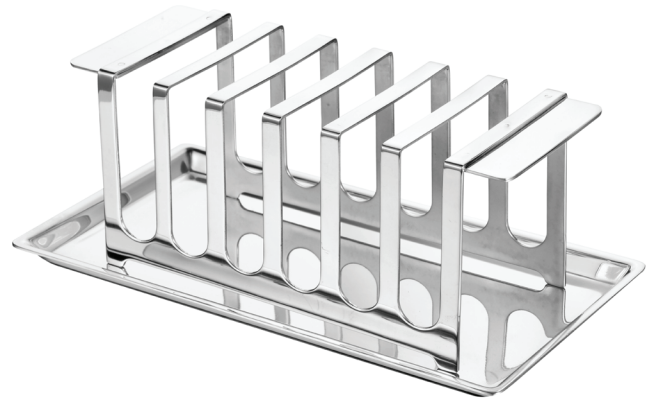

Oval Bowl (curved shape)
 FB008
 L25 x W16.2 x H9.6cm

Leaf-shaped Bowl (curved shape)
 FB010
 L40 x W27.8 x H13cm

Square Bowl
 SB118A [brush outer finish / mirror inner finish]
 SB118B [mirror outer finish / sandblast inner finish]
 L11.8 x W11.8 x H5cm

■ ■ MIRROR FINISH / HAMMERED FINISH

Basket
FB011
dia.18.3 x H12.7cm

Basket
FB013
L23 x W23 x H10.5cm

Basket
WL587
dia.21 x H8.5cm

Basket
WL320
dia.32 x H26cm

Basket
WL265
dia.26.5 x H12cm

Bread Stick Holder
BSH001
L16 x W11 x H24cm