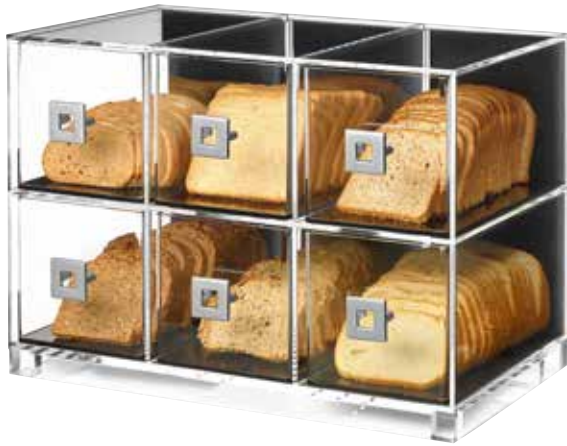

**Two-Tier Bamboo
Column with Drawers**
7x12.2x14.5 in
17.78x30.99x36.83 cm
Item # BD102

Six Drawer Acrylic Bakery Case

19.13x12.5x13.5 in
48.59x31.75x34.29 cm
Item # BD115