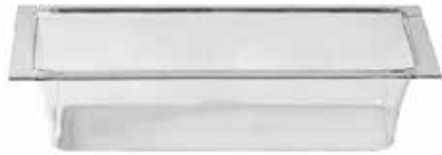

4

ADD SURFACES AND ACCESSORIES

Cooling