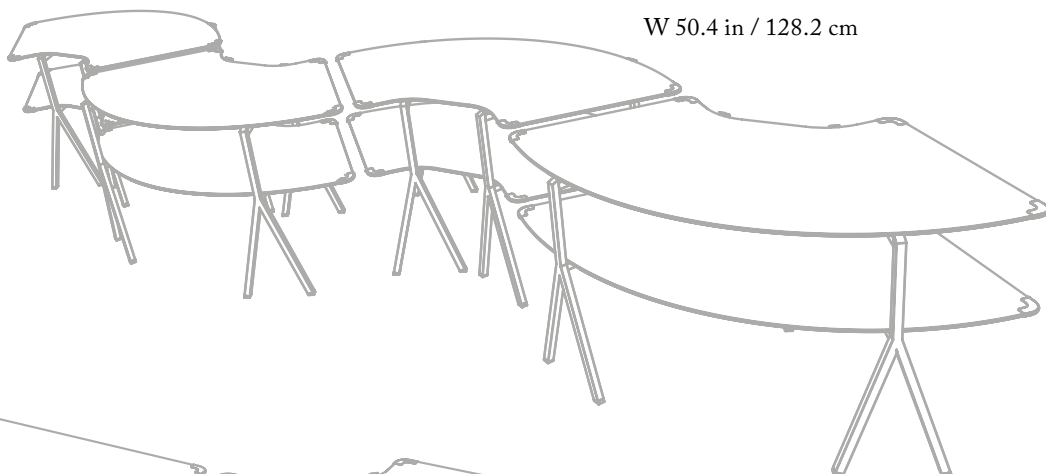

ACTION ... GO ...

ENDLESS CONFIGURATIONS

L 170 in / 432 cm
W 96.4 in / 245 cm

97.8 in / 246.6 cm

L 208.10 in / 528.5 cm
W 50.4 in / 128.2 cm

L 170 in / 432 cm
W 46.6 in / 118.4 cm

COOKLITE™

A stunning collection of lightweight aluminum pots, suitable for a range of culinary applications. These pots are practical, efficient, and perfect for use on induction, gas, and open flame cook tops, as well as in the oven. Made in Italy by an energy-efficient factory, their contemporary design adds a touch of sophistication to any buffet set up or event space. Impress your guests with our versatile, lightweight, and stylish Cooklite pots.