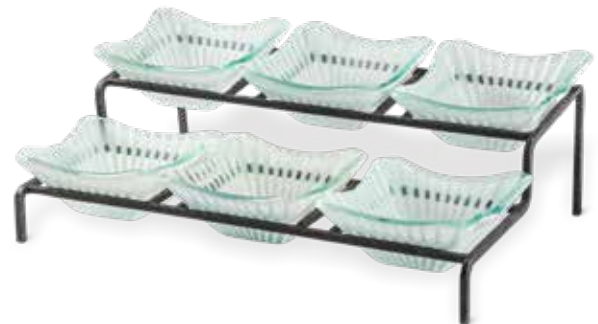

2 Level Black Metal Condiment Stand with Six Stelo White 7" Square Handmade Glass Bowls
22x15.5x6.5 in / 55.9x39.4x16.5 cm
Item # GST04WFP