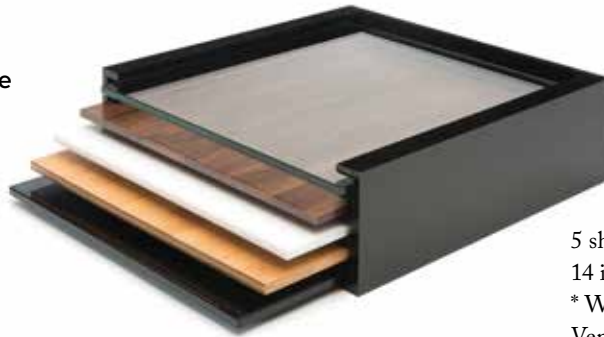

SURFACE CASES

Protection and organization for your surface collection.

No more scratched glass surfaces. The Skycap® surface holder is the perfect solution for safely holding and storing your surfaces. It can be used with either the Skycap® cart or independently on a shelf. It has 5 felt-lined slots to protect your surfaces.

- ✓ Designed to work with the Rosseto® Skycap® Cart
- ✓ Felt-lined shelves designed to protect your fragile surfaces
- ✓ Made from high quality black acrylic

**Skycap® Square
Black Acrylic Surface Case**
Black Acrylic, Felt Lining
14.75 x 14 x 4.88 in
37.47 x 35.56 x 12.4 cm
Item # SMM004

5 shelves accommodate up to five 14 in (35.6 cm) square surfaces.
* Will not accommodate 14" square Ven Glass Platters

5 shelves accommodate up to five 33.5 in (85.1 cm) rectangle surfaces.
* Will not accommodate SG037, SG038, or rectangle Ven Glass surfaces