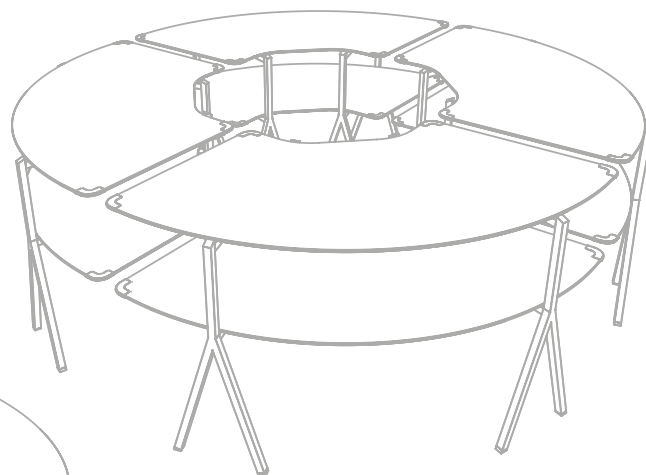

**Modulite™ Black Shelf
Surface Bracket**
10 x 3.8 x 12.3 in
25.4 x 9.7 x 31.2 cm
Item # MT-BKBRACKET
**Modulite™ Stainless Steel
Shelf Surface Bracket**
Item # MT-SSBRACKET

STORAGE AND TRANSIT

Modulite™ Storage Cart
76.6 x 30 x 78.3 in
194.5 x 76.2 x 199 cm
Item # MT-CART

ACTION ... GO ...

ENDLESS CONFIGURATIONS

L 170 in / 432 cm
W 96.4 in / 245 cm

97.8 in / 246.6 cm

L 208.10 in / 528.5 cm
W 50.4 in / 128.2 cm

L 170 in / 432 cm
W 46.6 in / 118.4 cm

COOKLITE™

A stunning collection of lightweight aluminum pots, suitable for a range of culinary applications. These pots are practical, efficient, and perfect for use on induction, gas, and open flame cook tops, as well as in the oven. Made in Italy by an energy-efficient factory, their contemporary design adds a touch of sophistication to any buffet set up or event space. Impress your guests with our versatile, lightweight, and stylish Cooklite pots.