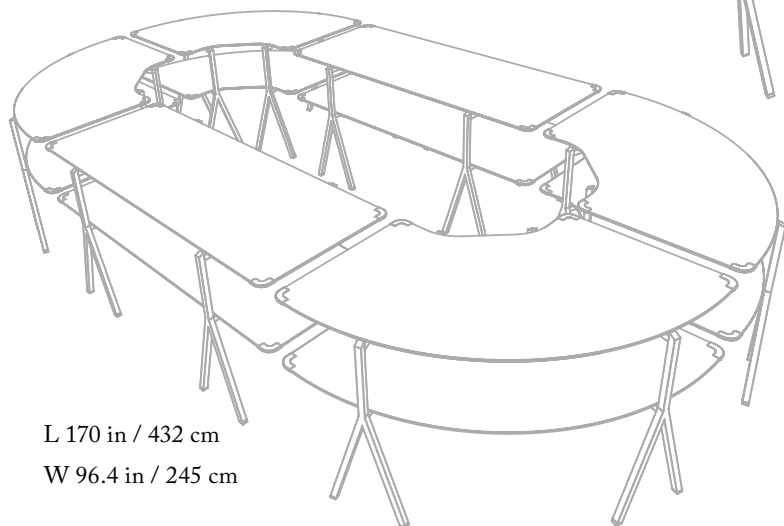

ENDLESS CONFIGURATIONS

L 170 in / 432 cm
W 96.4 in / 245 cm