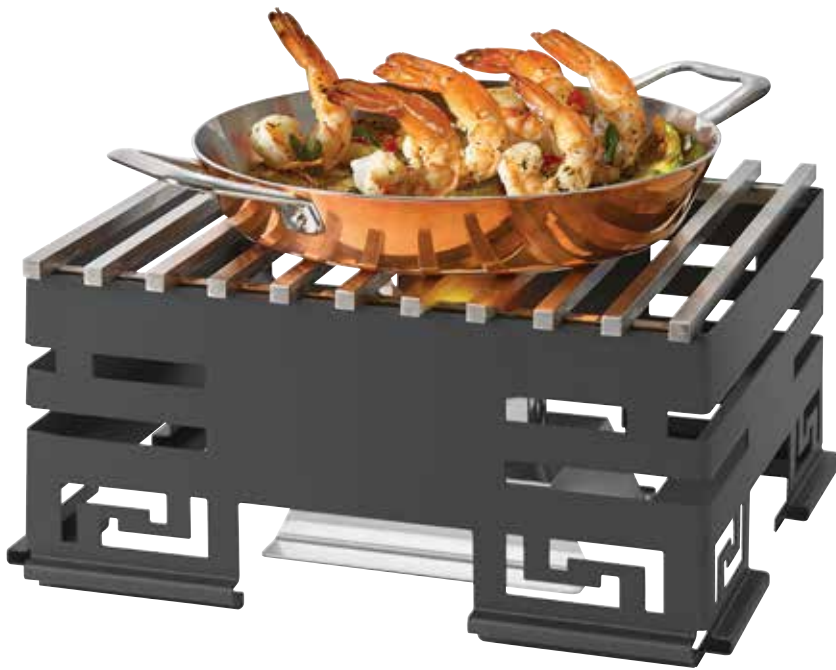

MINI-CHEF

Mini-Chef Warmer Kit
Track Grill, Burner Stand
& Fuel Holder
13.5x15x7.2 in
34.29x38.1x18.29 cm

Black Matte
Item # SK041

Stainless Steel
Item # SK033