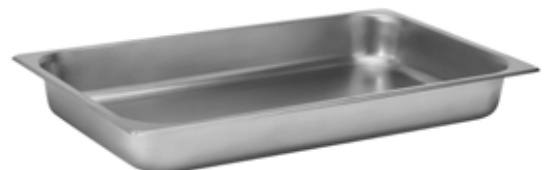

Multi-Chef™ Rectangular Full Size Steam Pan
9.51 QT/9 L
20.9x12.8x2.6 in
53.1x32.5x6.6 cm
Item # SMM015