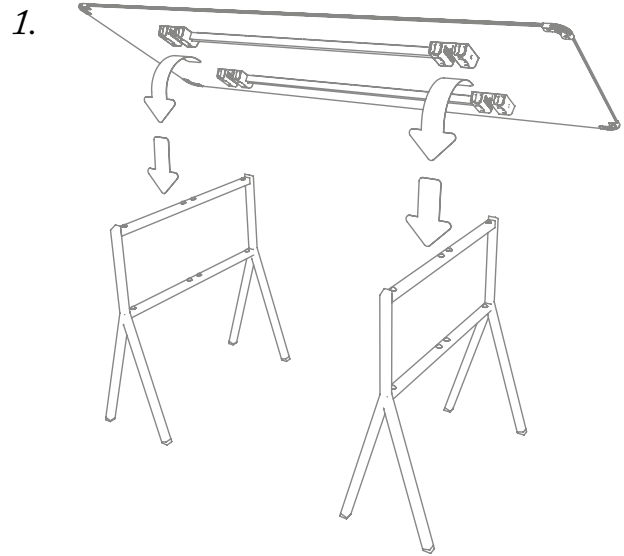

CREATE YOUR OWN STATION. IT'S AS EASY AS 1,2,3!

- *No tools required*
- *Set up & tear down your station in minutes*
- *Durable water & heat resistant surfaces*
- *Patented easy snap technology*
- *Easy one person set up*
- *Requires minimal storage space*
- *Endless configurations to meet your individual needs*