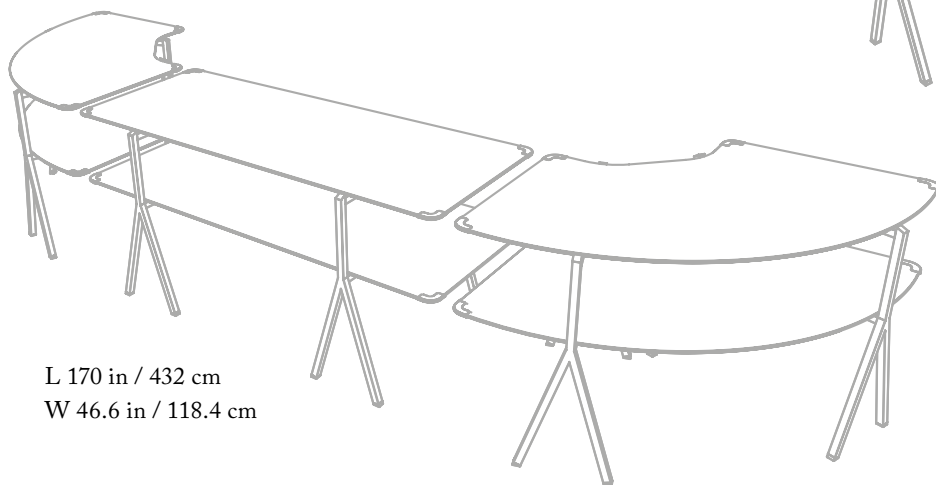

ACTION ... GO ...

ENDLESS CONFIGURATIONS

L 170 in / 432 cm
W 96.4 in / 245 cm

97.8 in / 246.6 cm

L 208.10 in / 528.5 cm
W 50.4 in / 128.2 cm

L 170 in / 432 cm
W 46.6 in / 118.4 cm

COOKLITE™

A stunning collection of lightweight aluminum pots, suitable for a range of culinary applications. These pots are practical, efficient, and perfect for use on induction, gas, and open flame cook tops, as well as in the oven. Made in Italy by an energy-efficient factory, their contemporary design adds a touch of sophistication to any buffet set up or event space. Impress your guests with our versatile, lightweight, and stylish Cooklite pots.

Cooklite™ Cream, Cast Aluminum coated Casserole with lid
 7 QT/6.6 L
 12.50x10x4.25 in
 31.75x25.4x10.8 cm
 Item # CW007CM

Cooklite™ Natural Aluminum, Skillet with Handles
 Set of 3, 6 QT/5.7 L
 18.75x14.25x3.25 in
 47.63x36.2x8.3 cm
 Item # CW14
 *not induction-ready cookware