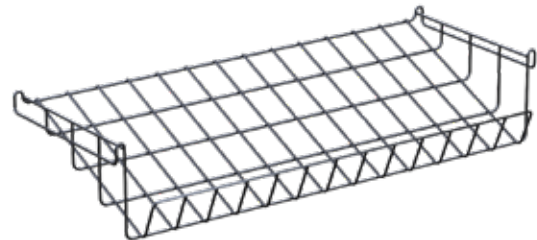

Modulite™ Wire Basket

33.7x14.4x6.6 in
85.6x36.6x16.8 cm
Item # MC-WS1