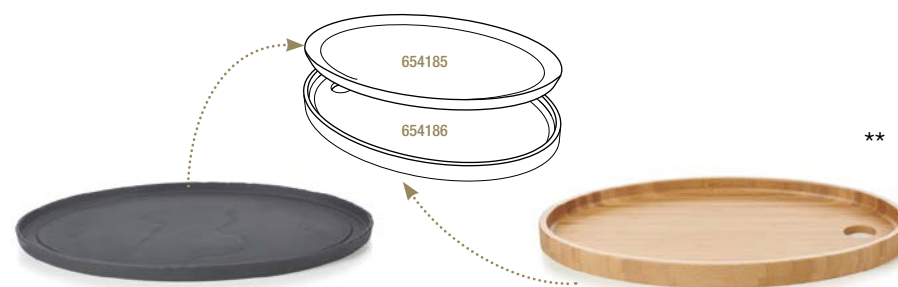

PLATO OVALADO
OVAL PLATE

Negro efecto pizarra - Matt slate style

654185 4
35 x 22,9 cm

BANDEJA PARA PLATO OVALADO
TRAY FOR OVAL

Negro efecto pizarra - Bamboo

654186 4
36,5 x 25 cm

PLATO CUADRADO
SQUARE PLATE

Negro efecto pizarra - Matt slate style

642499 6
15 x 15 cm

641007 6
20 x 20 cm

641004 6
25 x 25 cm

641913 3
30 x 30 cm