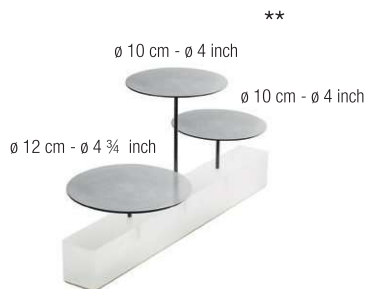

31,5 x 16 x 1 cm
12 1/2 x 6 1/4 x 1/2"

BRICKS ROND
BRICKS ROUND

Nacryl blanc - White Nacryl

411676

Ø 15 cm - H. 4 cm
Ø 6" - H. 1 1/2"

BRICKS ROND 3 PLATEAUX
BRICKS BAR ROUND 3 TRAYS

Nacryl blanc + inox finition argent brossé
White Nacryl + stainless steel brushed silver finish

660438 NEW

Ø 21 cm - H. 16 cm
Ø 8 1/4" - H. 6 1/4"

BRICKS ROND 3 PLATEAUX
BRICKS BAR ROUND 3 TRAYS

Nacryl blanc + inox finition or brossé
White Nacryl + stainless steel brushed gold finish

660439 NEW

Ø 21 cm - H. 16 cm
Ø 8 1/4" - H. 6 1/4"

BRICKS RECT. 3 PLATEAUX
BRICKS BAR RECTANGULAR 3 TRAYS

Nacryl blanc + inox finition argent brossé
White Nacryl + stainless steel brushed silver finish

660440 NEW

32 x 12 x 16 cm
12 1/2 x 4 3/4 x 6 1/4"

BRICKS RECT. 3 PLATEAUX
BRICKS BAR RECTANGULAR 3 TRAYS