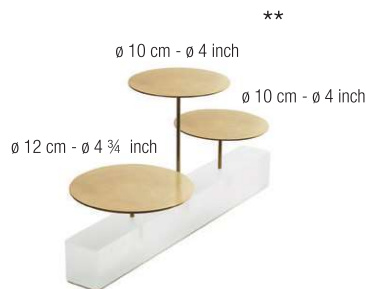

31,5 x 16 x 1 cm
12 1/2 x 6 1/4 x 1/2"

BRICKS ROND
BRICKS ROUND

Nacryl blanc - White Nacryl

411676

Ø 15 cm - H. 4 cm
Ø 6" - H. 1 1/2"

BRICKS ROND 3 PLATEAUX
BRICKS BAR ROUND 3 TRAYS

Nacryl blanc + inox finition argent brossé
White Nacryl + stainless steel brushed silver finish

660438 NEW

Ø 21 cm - H. 16 cm
Ø 8 1/4" - H. 6 1/4"

BRICKS ROND 3 PLATEAUX
BRICKS BAR ROUND 3 TRAYS

Nacryl blanc + inox finition or brossé
White Nacryl + stainless steel brushed gold finish

660439 NEW

Ø 21 cm - H. 16 cm
Ø 8 1/4" - H. 6 1/4"

BRICKS RECT. 3 PLATEAUX
BRICKS BAR RECTANGULAR 3 TRAYS

Nacryl blanc + inox finition argent brossé
White Nacryl + stainless steel brushed silver finish

660440 NEW

32 x 12 x 16 cm
12 1/2 x 4 3/4 x 6 1/4"

BRICKS RECT. 3 PLATEAUX
BRICKS BAR RECTANGULAR 3 TRAYS