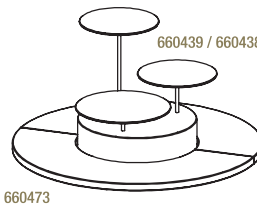

31,5 x 16 x 1 cm
12 1/2 x 6 1/4 x 1/2"

BRICKS ROND
BRICKS ROUND

Nacryl blanc - White Nacryl

411676

Ø 15 cm - H. 4 cm
Ø 6" - H. 1 1/2"

BRICKS ROND 3 PLATEAUX
BRICKS BAR ROUND 3 TRAYS

Nacryl blanc + inox finition argent brossé
White Nacryl + stainless steel brushed silver finish

660438 NEW

Ø 21 cm - H. 16 cm
Ø 8 1/4" - H. 6 1/4"

BRICKS ROND 3 PLATEAUX
BRICKS BAR ROUND 3 TRAYS

Nacryl blanc + inox finition or brossé
White Nacryl + stainless steel brushed gold finish

660439 NEW

Ø 21 cm - H. 16 cm
Ø 8 1/4" - H. 6 1/4"

BRICKS RECT. 3 PLATEAUX
BRICKS BAR RECTANGULAR 3 TRAYS

Nacryl blanc + inox finition argent brossé
White Nacryl + stainless steel brushed silver finish

660440 NEW

32 x 12 x 16 cm
12 1/2 x 4 3/4 x 6 1/4"

BRICKS RECT. 3 PLATEAUX
BRICKS BAR RECTANGULAR 3 TRAYS