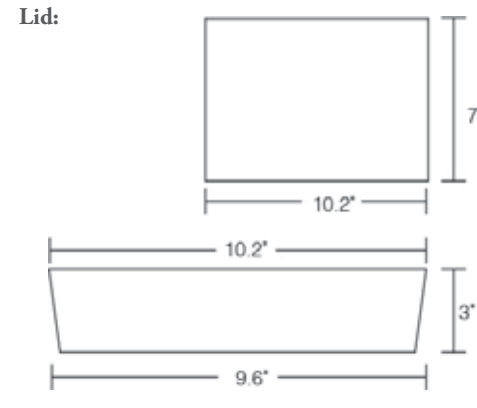

Georgetown Half Bento Box