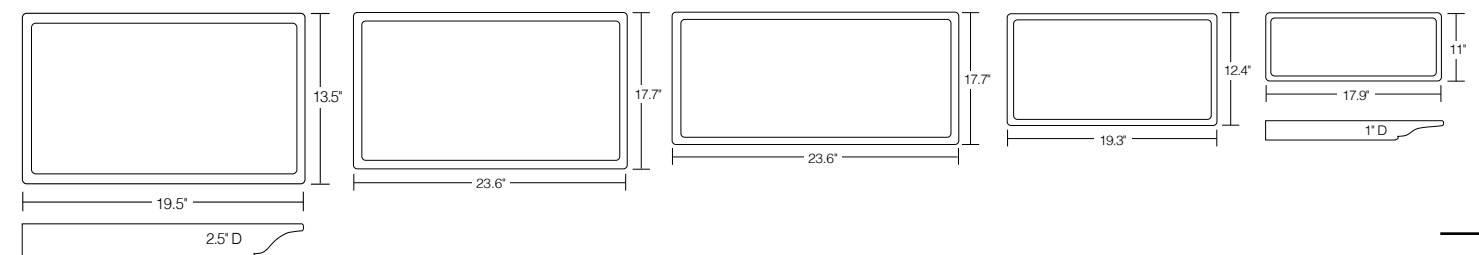

BANQUET SERVING ESSENTIALS

As indestructible and foolproof as you would ever want.

Multi-purpose, clean-lined basics for everyday use.