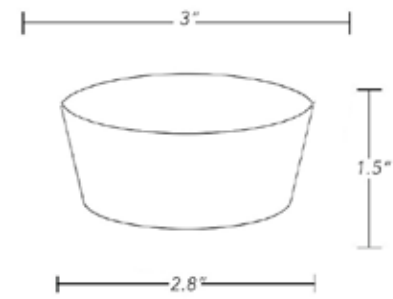

Choose your size

Mini