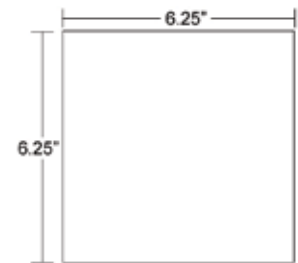

Georgetown Bento Box without Side Compartment

Georgetown Half Bento Box

Insert Dish Configurations

Naples Bento Box

Georgetown Half Bento Box

Insert Dish Dimensions

Georgetown Rectangle Dish Large

Georgetown Rectangle Dish Small