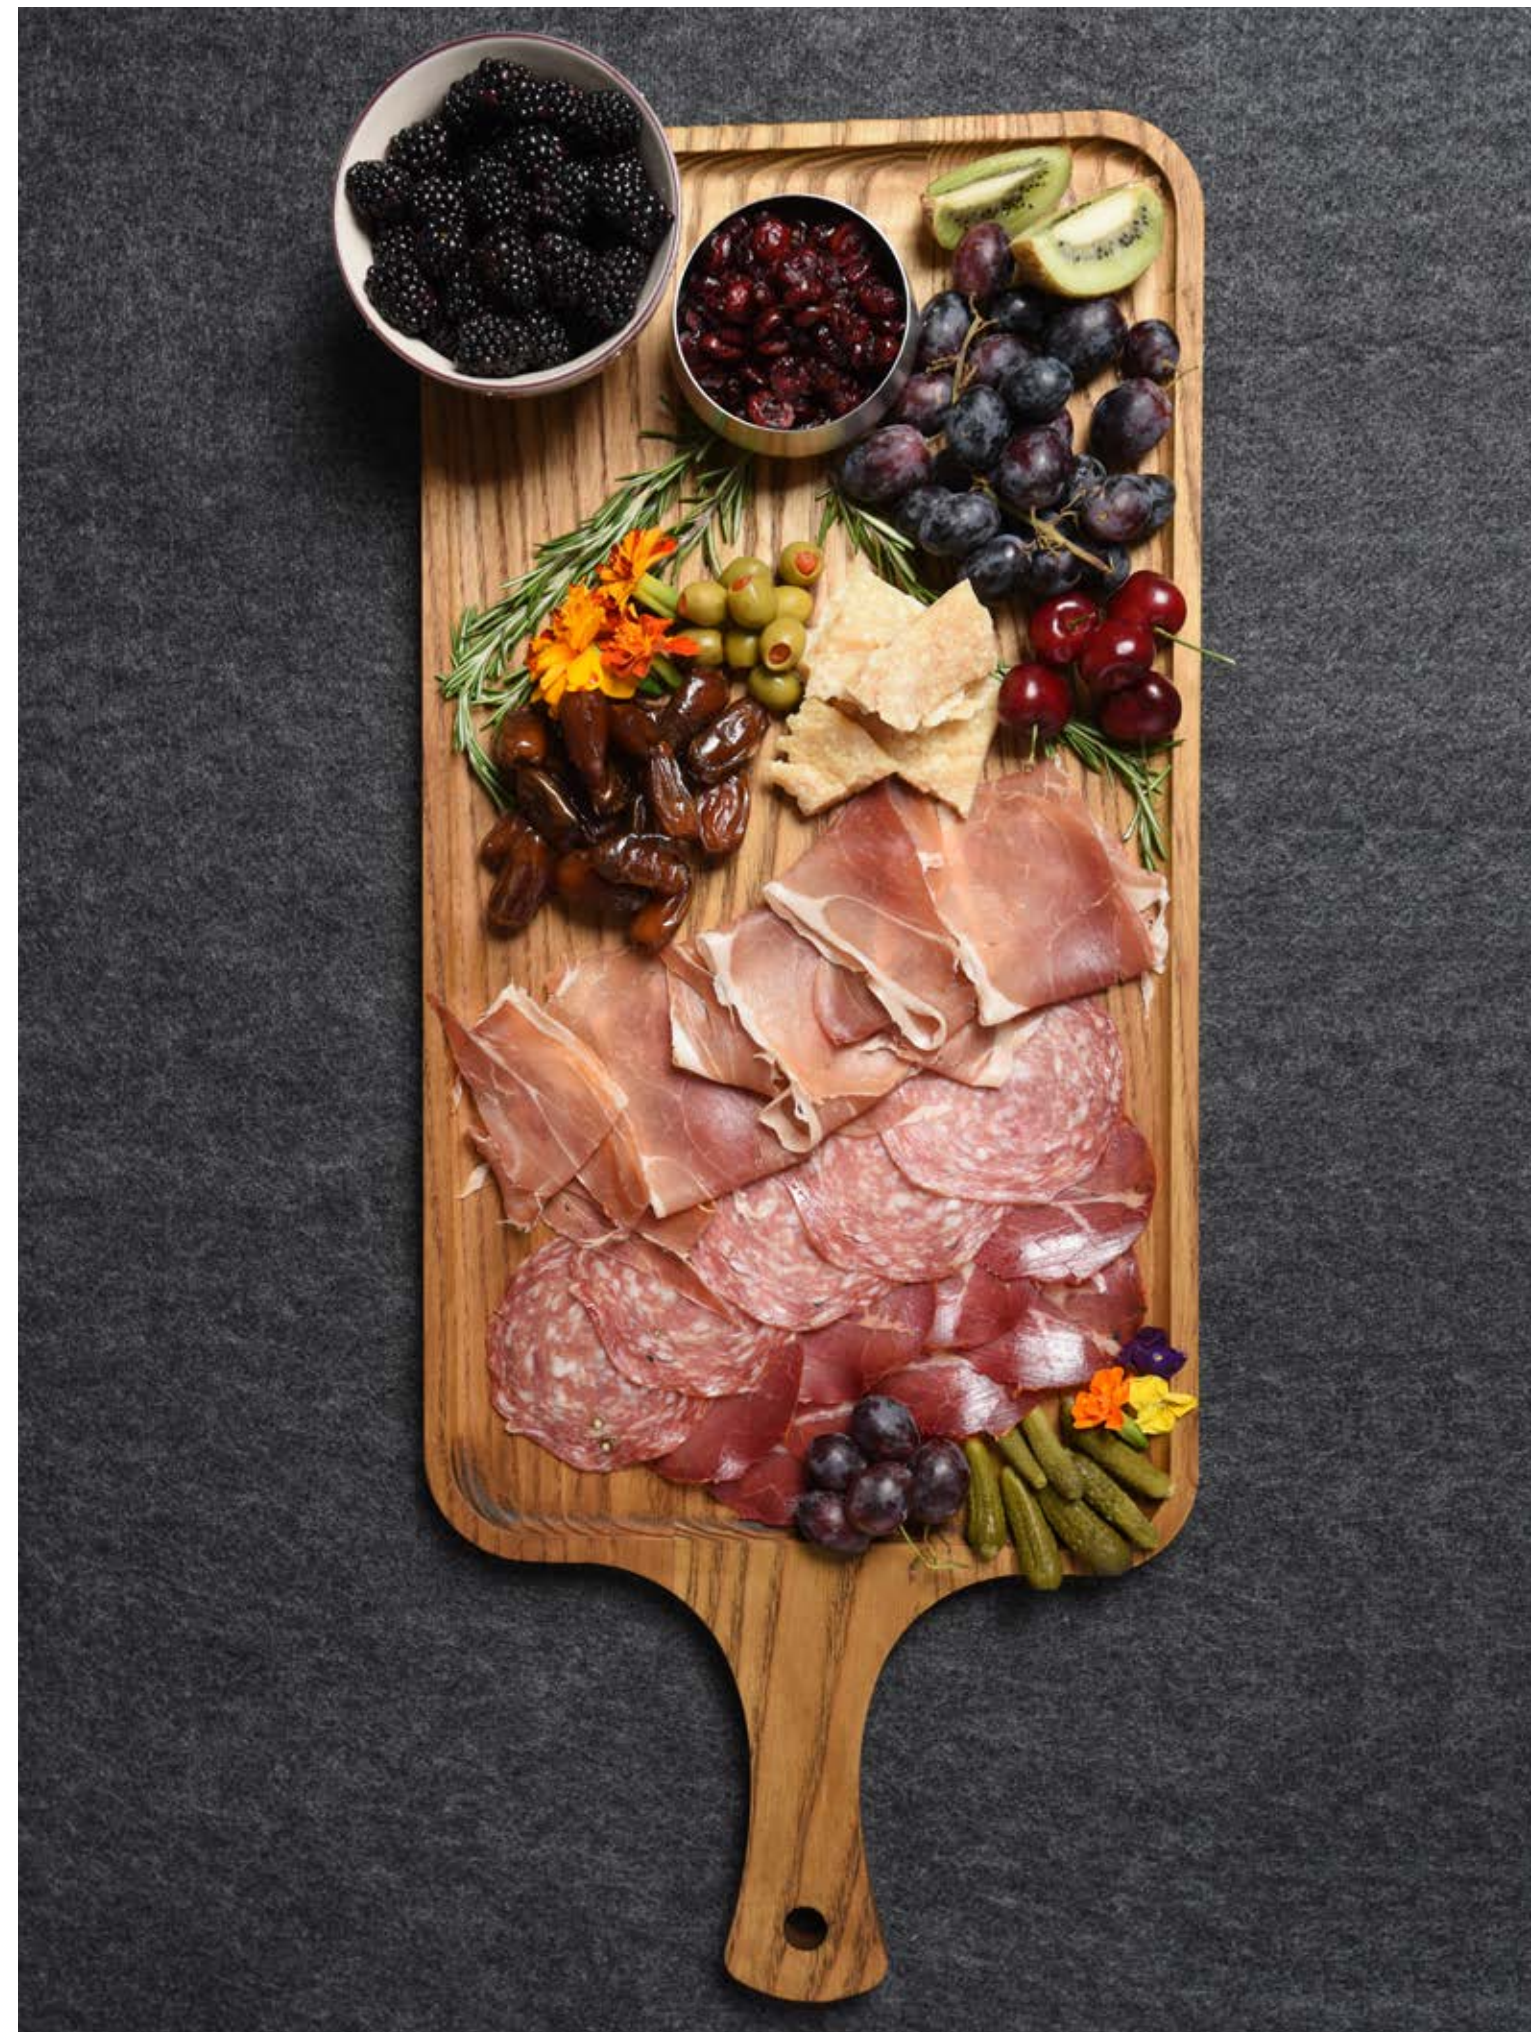

Redwood Cheese Board Small
3558 Wood
19.75"L x 7.75"W x 0.75"H

Redwood Tray Large
3520 Wood
14.0"L x 8.0"W x 0.5"H

Redwood Cheese Board Large
3559 Wood
26.0"L x 10.75"W x 0.75"H

RISE TO THE OCCASION

Scaled down furniture pieces to add height where needed.