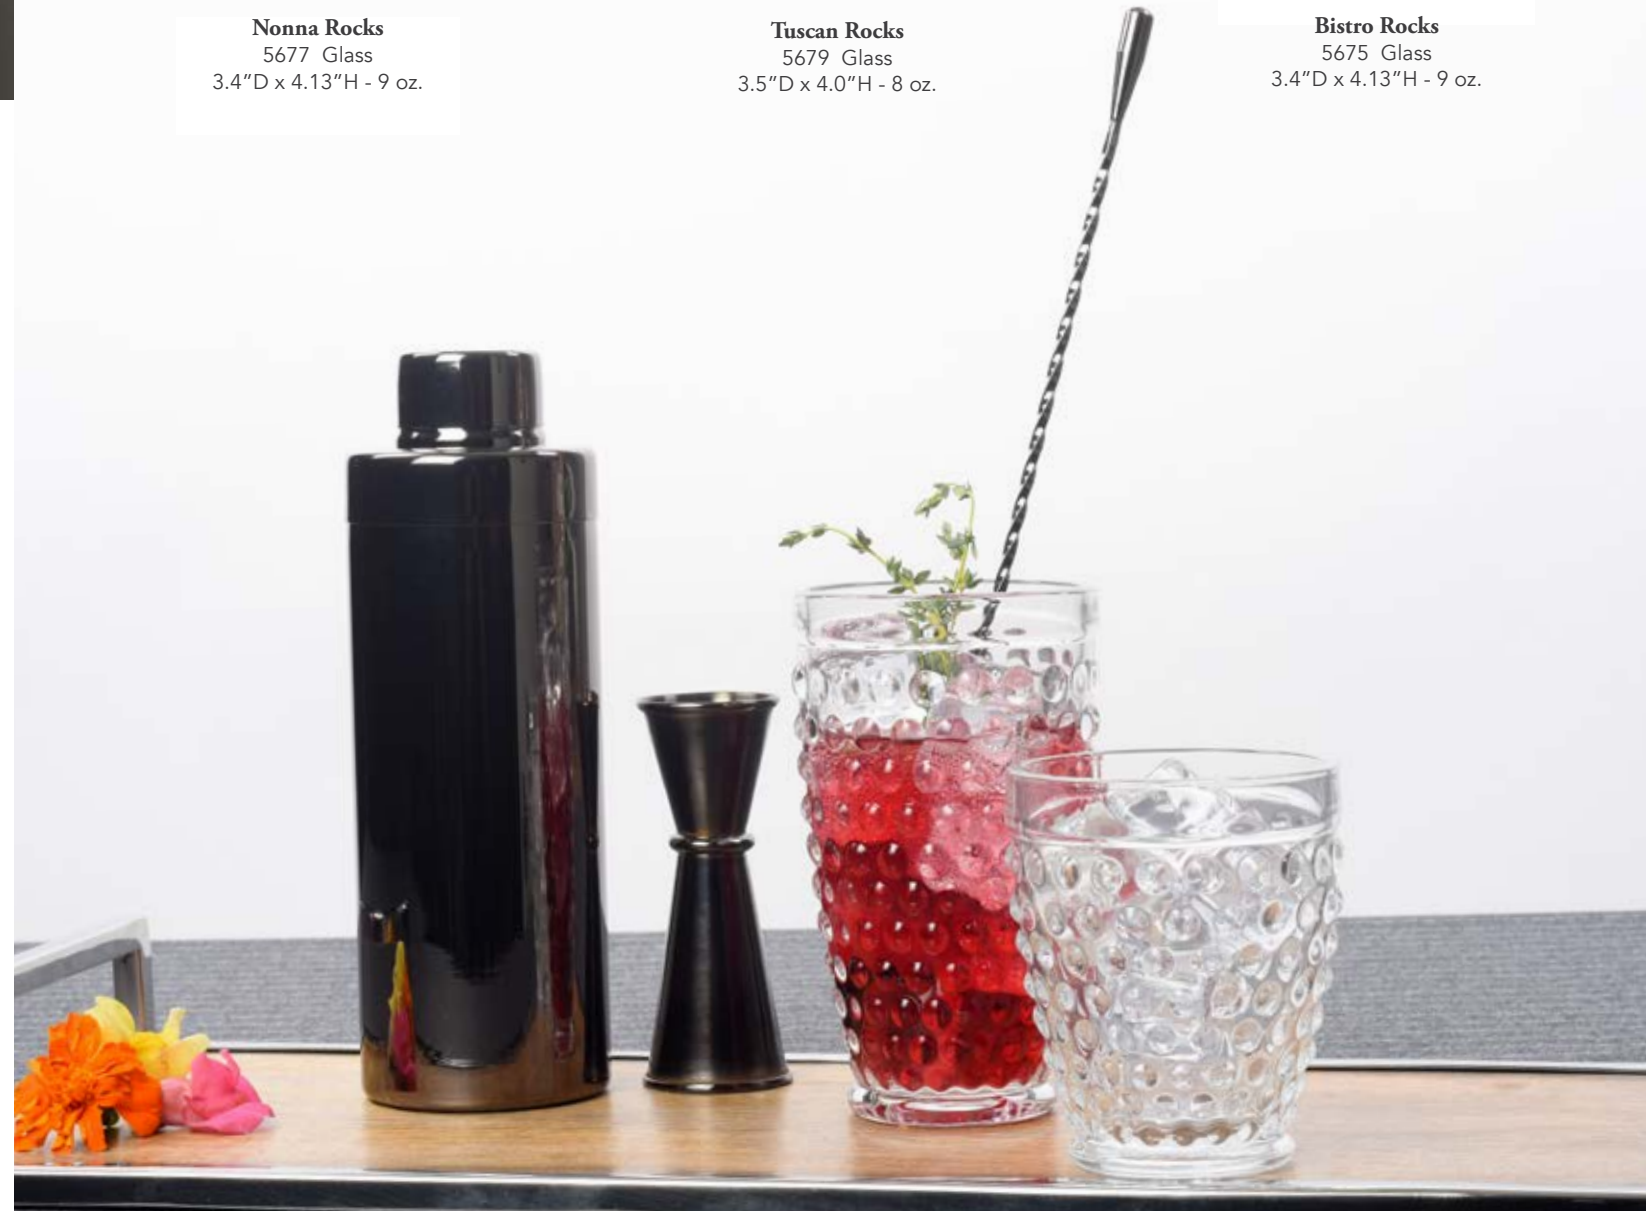

Invite a touch of vintage charm to your next cocktail gathering!

Cordoba Tray Small*
8296 Stainless Steel
12"L x 5"W x 1"H

* Also available in Medium and Large
See Page 28

VENETO

Italian high design brought to your tabletop, *pronto*.