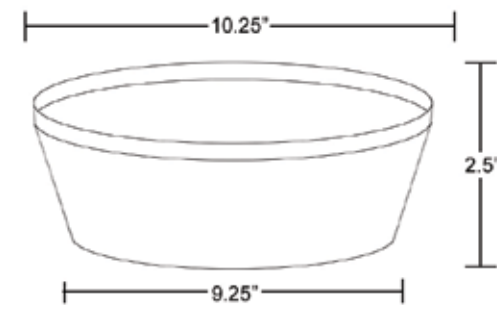

Choose your size

Mini

Medium

Small

Large

Color coordinate and create a collection that is unique to your brand!

Rimini Bowl Small

Melamine
6.0"D x 2.8"H* - 16 oz.