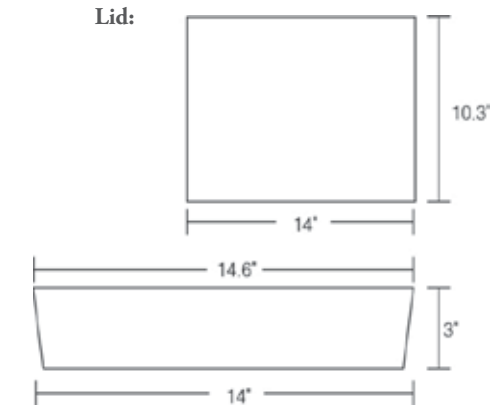

Georgetown Bento Box with Side Compartment

Georgetown Bento Box without Side Compartment