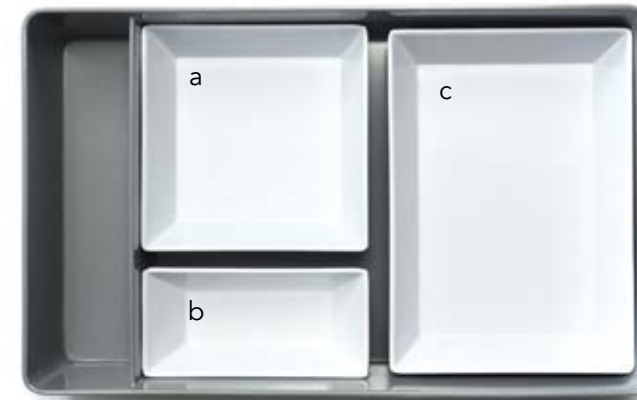

**Georgetown White Bento Box
with Side Compartment***
6176 Melamine
16"L x 10.3"W x 3.0"H
Lid Included

6242 - Smoke
6159 - Bamboo
7667 - Sky Blue Bamboo

Perfect for
flatware or
condiments

GEORGETOWN

Our most popular bento box!

**Georgetown Smoke Bento Box
with Side Compartment***
6242 Melamine
16 "L x 10.3"W x 3.0"H

**Georgetown Smoke Bento Box
without Side Compartment***
6252 Melamine
14"L x 10.3"W x 3.0"H
Lid Included

6152 - White
6151 - Bamboo
6207 - Sky Blue Bamboo
6258 - Piazza Tan

Standard Colors

- White
- Bamboo
- Smoke
- Sky Blue Bamboo

Mix and match!

Removable insert dishes for different menu combinations.

a. Georgetown Square Dish*
6140 Melamine
6.1"L x 6.1"W x 1.6"H

b. Georgetown Rectangle Dish Small*
6141 Melamine
6.3"L x 2.9"W x 1.6"H

Georgetown Square Dish Small*
6246 Melamine
3"L x 3"W x 1.6"H

c. Georgetown Rectangle Dish Large*
6142 Melamine
9.3"L x 6.5"W x 1.6"H

*Custom Color Options Available.

*See Next Page For Insert
Dish-Configurations.*

Georgetown Bamboo Half Bento Box*
6247 Melamine
10.2"L x 7.0"W x 3.0"H
*Lid Included

1338 - Smoke
1339 - Water
6255 - Piazza Aqua
6262 - Sky Blue Bamboo
6272 - Piazza Tan