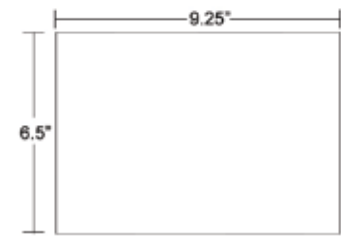

Georgetown Bento Box without Side Compartment

Georgetown Half Bento Box

Insert Dish Configurations

Naples Bento Box

Georgetown Half Bento Box

Insert Dish Dimensions

Georgetown Rectangle Dish Large

Georgetown Rectangle Dish Small