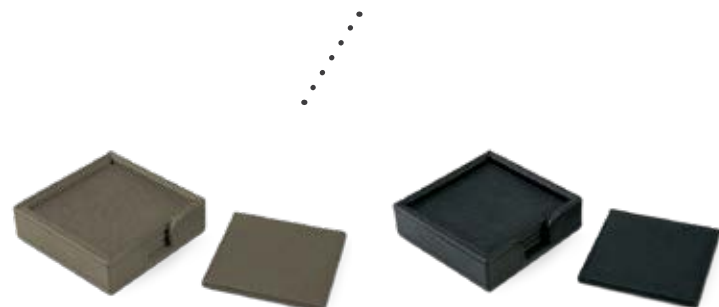

Durable pieces that match any setting

Spiga Long Caddy
1022 Acrylic
14.0"L x 6.0"W x 2.0"H
Also available in white

Madrid Tray
Faux Leather/Stainless Steel
20.4"L x 14.5"W x 3.1"H
3811 Black, 3813 Grey

Nice Touch! Richly textured, "Look of Leather" accents to dress up any decor.