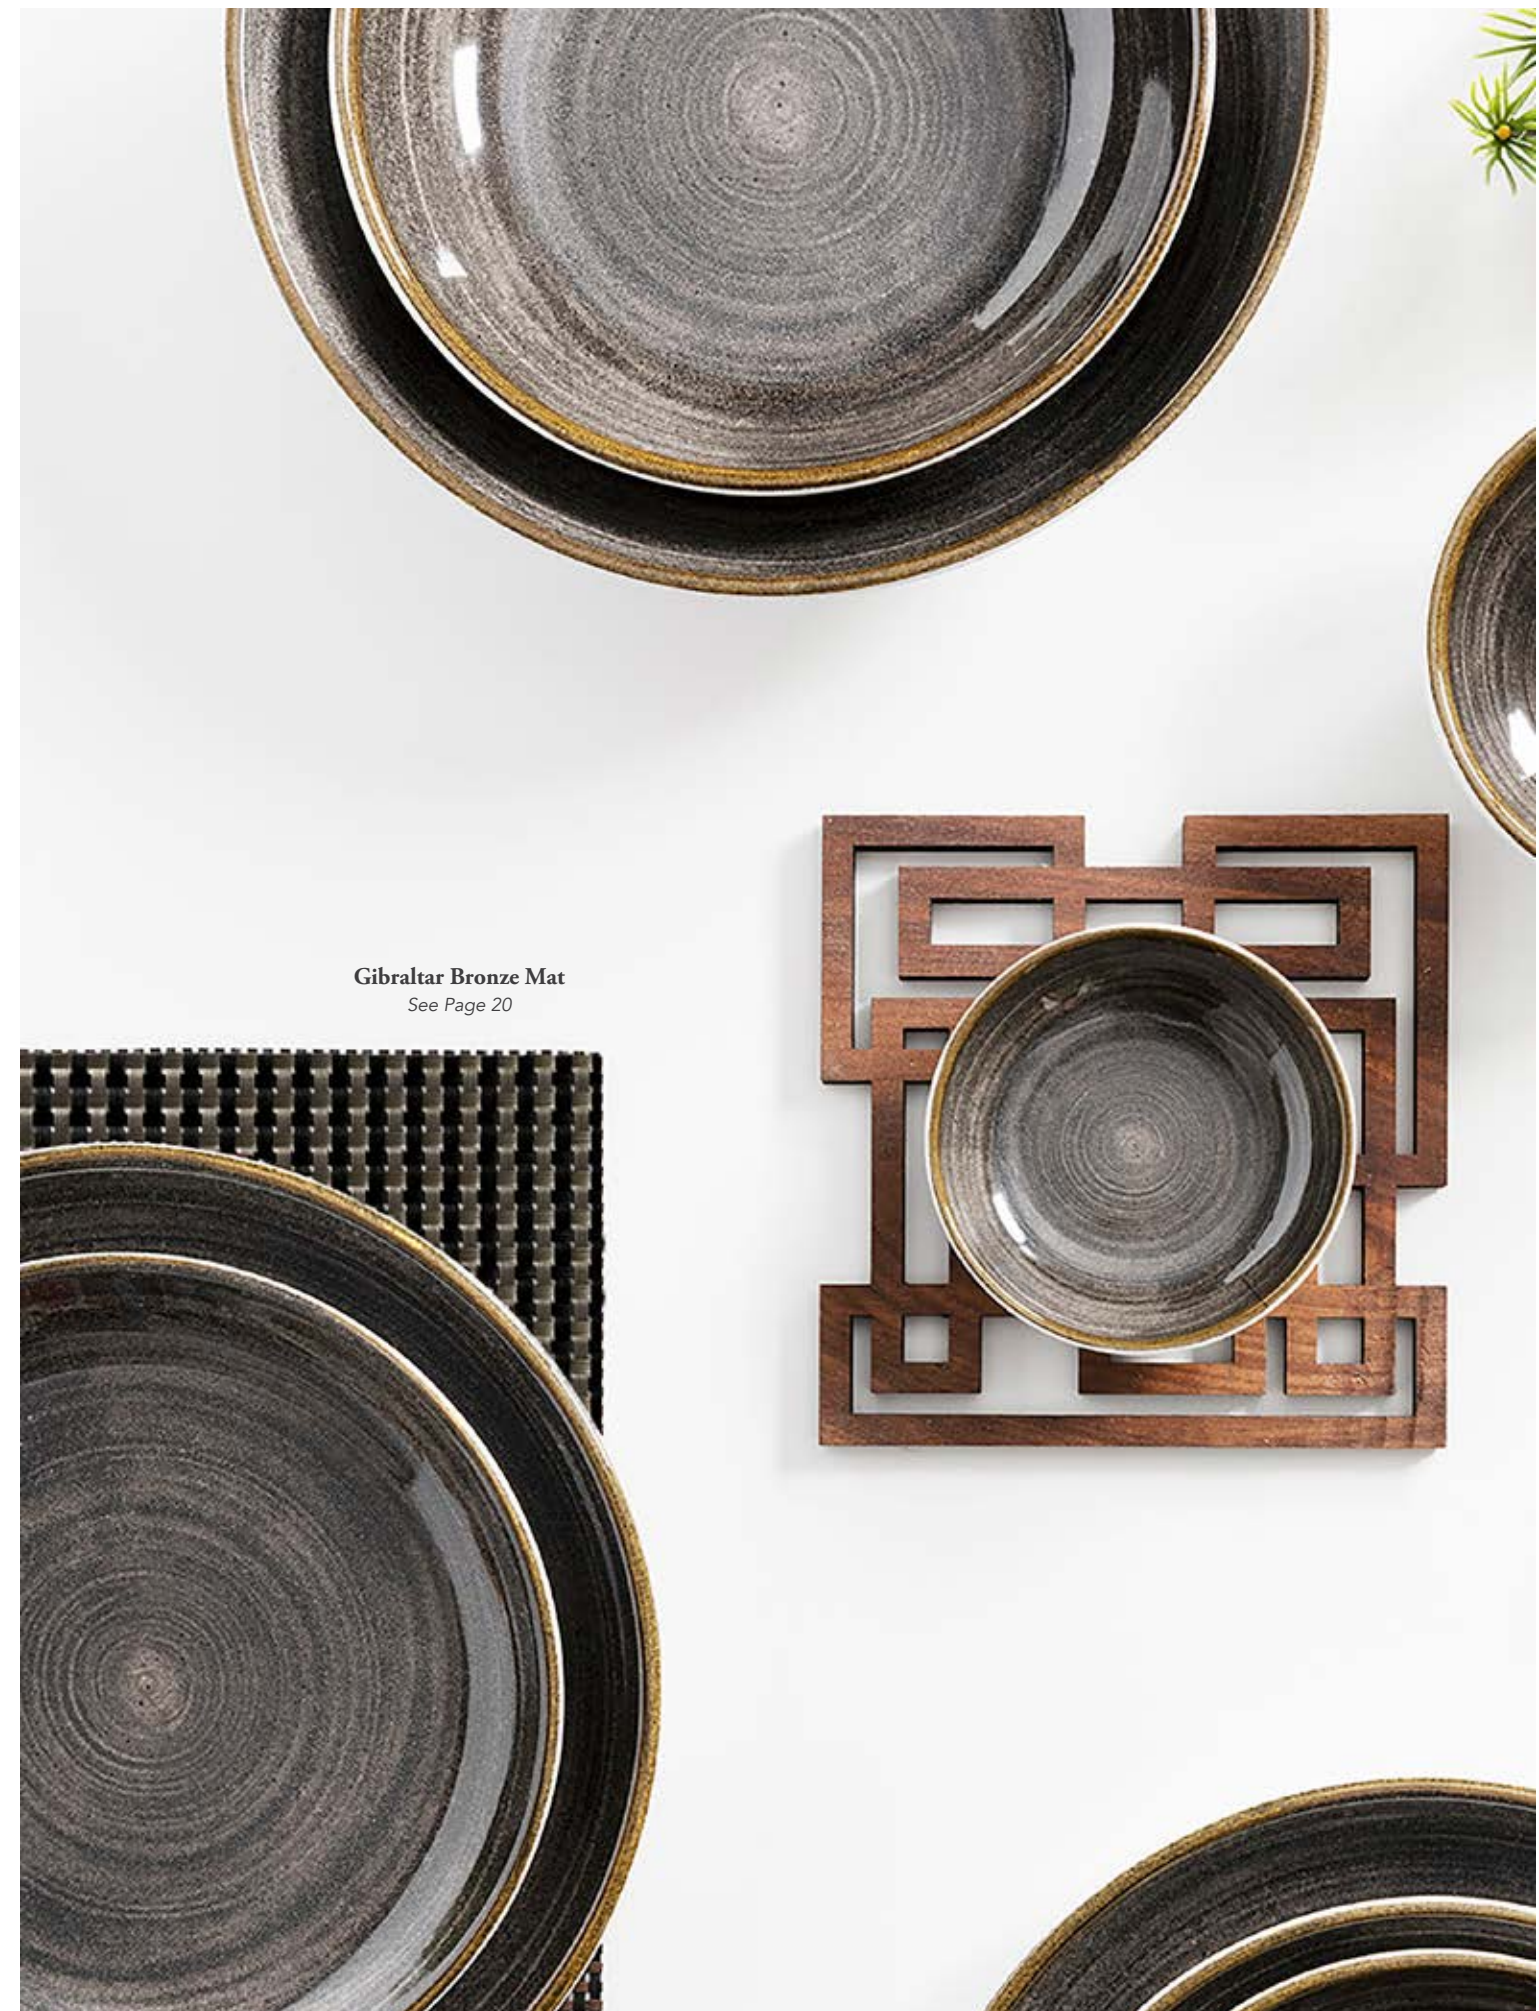

Gibraltar Bronze Mat
See Page 20