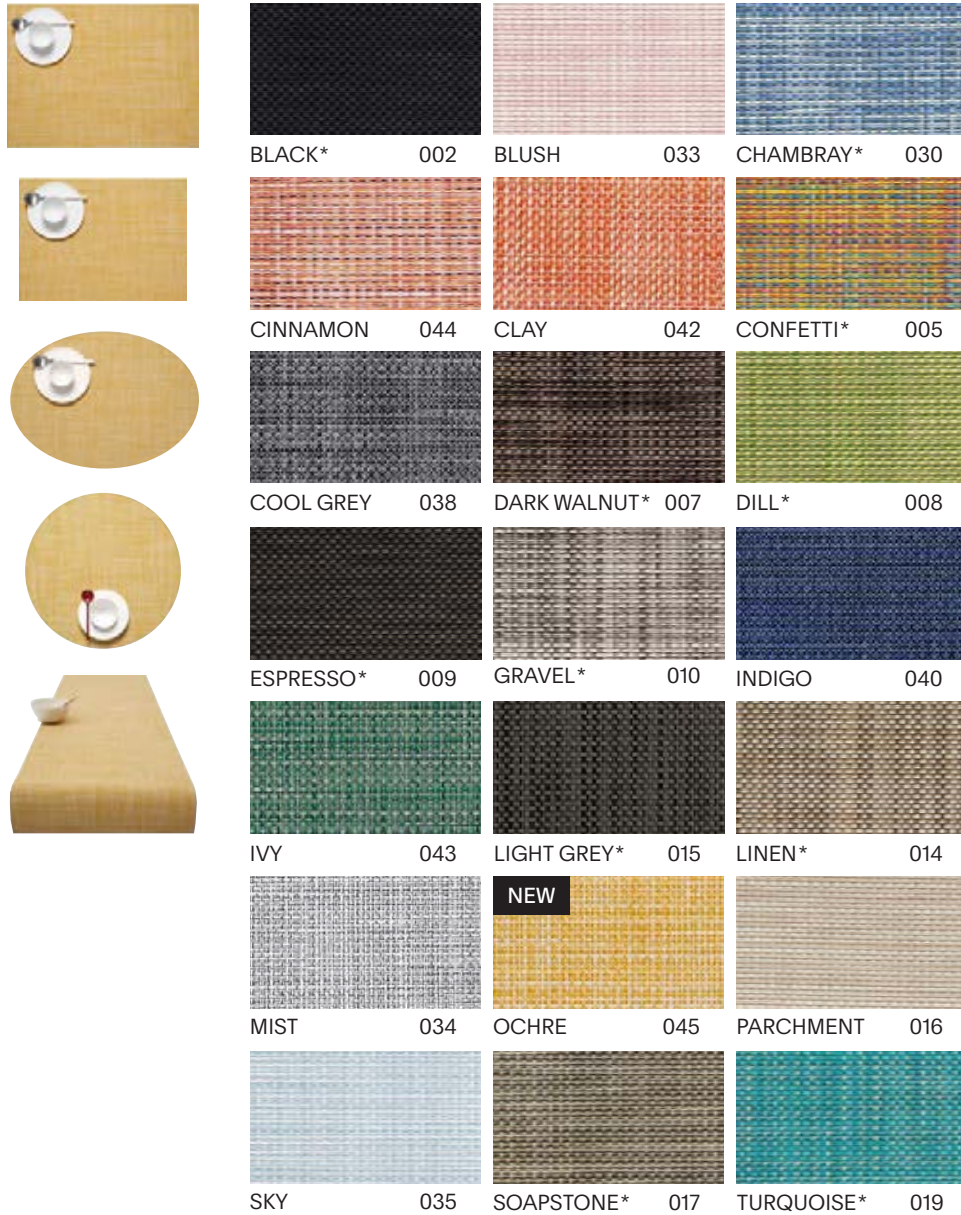

Mini Basketweave™

Custom Sizes Available

*Hospitality Oval available in noted colors only.