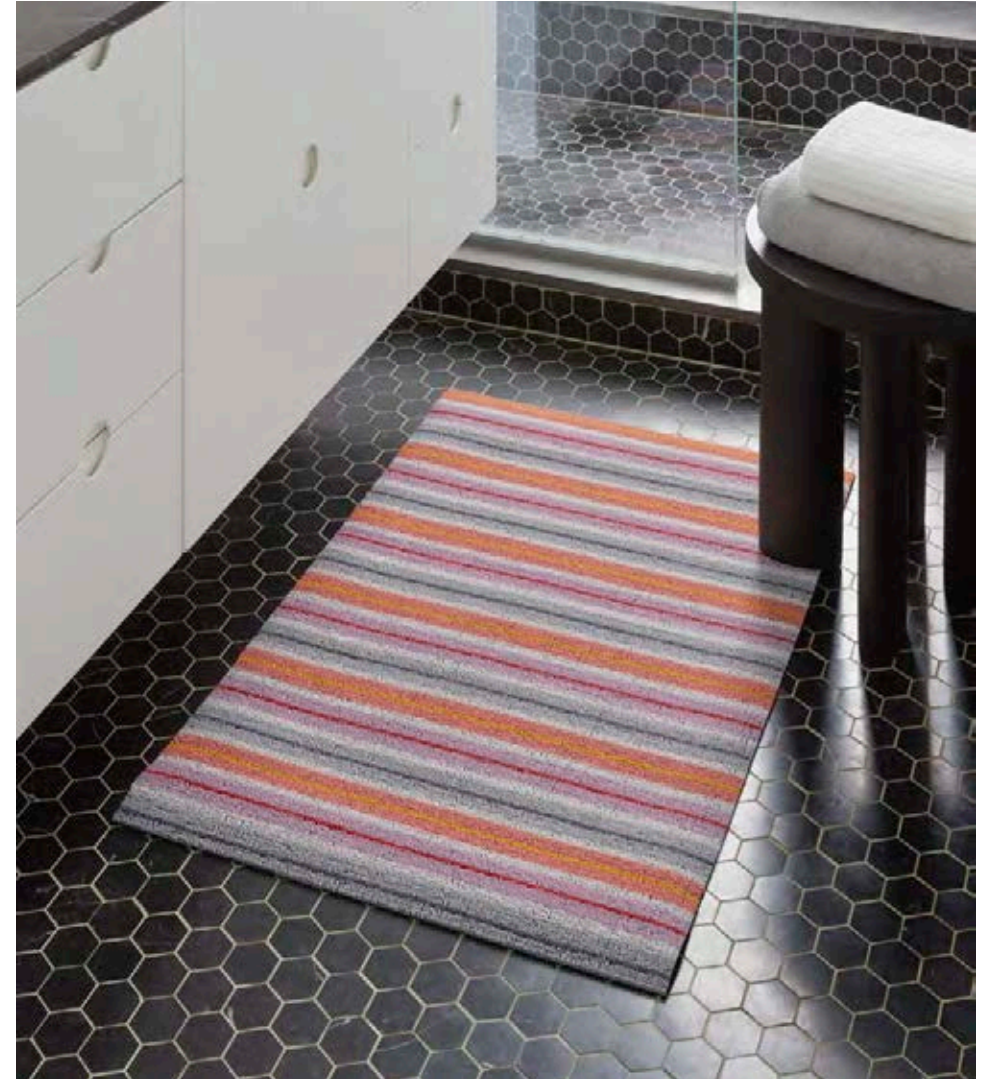

MADDER, Botanic

Shag Indoor/Outdoor Rugs

Made by tufting loops of Chilewich's signature TerraStrand® yarns onto a primary backing and then binding them to a hardworking vinyl foundation that can weather any storm, Shag mats add texture and stability underfoot, indoors or out. These quick-drying mats are also resistant to mold, mildew, and chlorine, making them ideal for use in spa and pool areas, entryways, bathrooms, and beverage stations. Choose from stocked sizes or customize for the perfect fit.