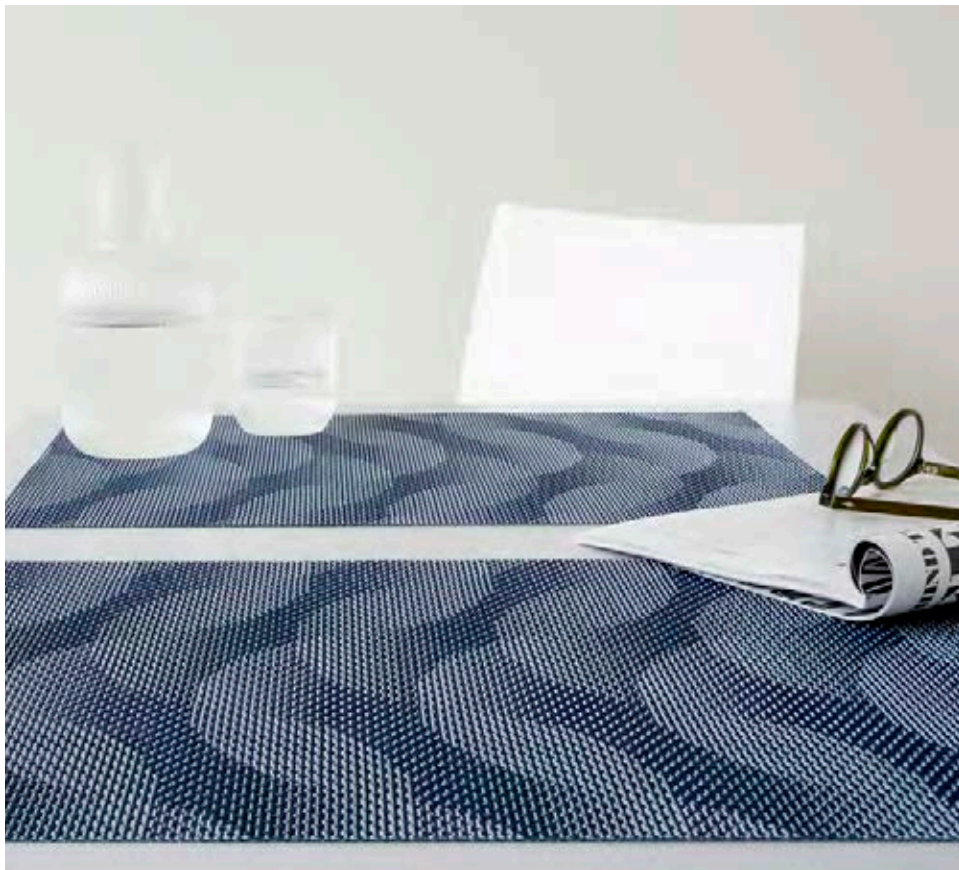

Left: MADDER, Botanic

Spring/Summer 2024 Introductions

INDIGO, Botanic

BON BON, Basketweave. AZALEA, Arc.

AZALEA 001 INDIGO 002

SHAPE		SIZE	STYLE - COLOR
	Rectangle	14" x 19" 36 x 48 cm	100800 - ---
	Custom Coasters	Custom only.	
	Custom Tablemat	Custom only.	100796 - ---
	Worktop	Custom only.	100821 - ---