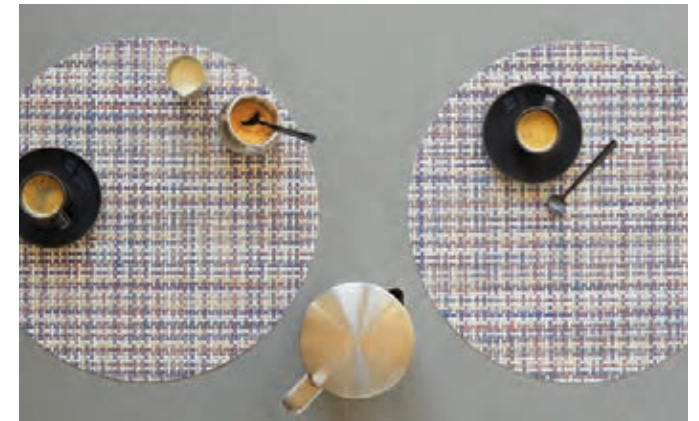

Spring/Summer 2024 Introductions